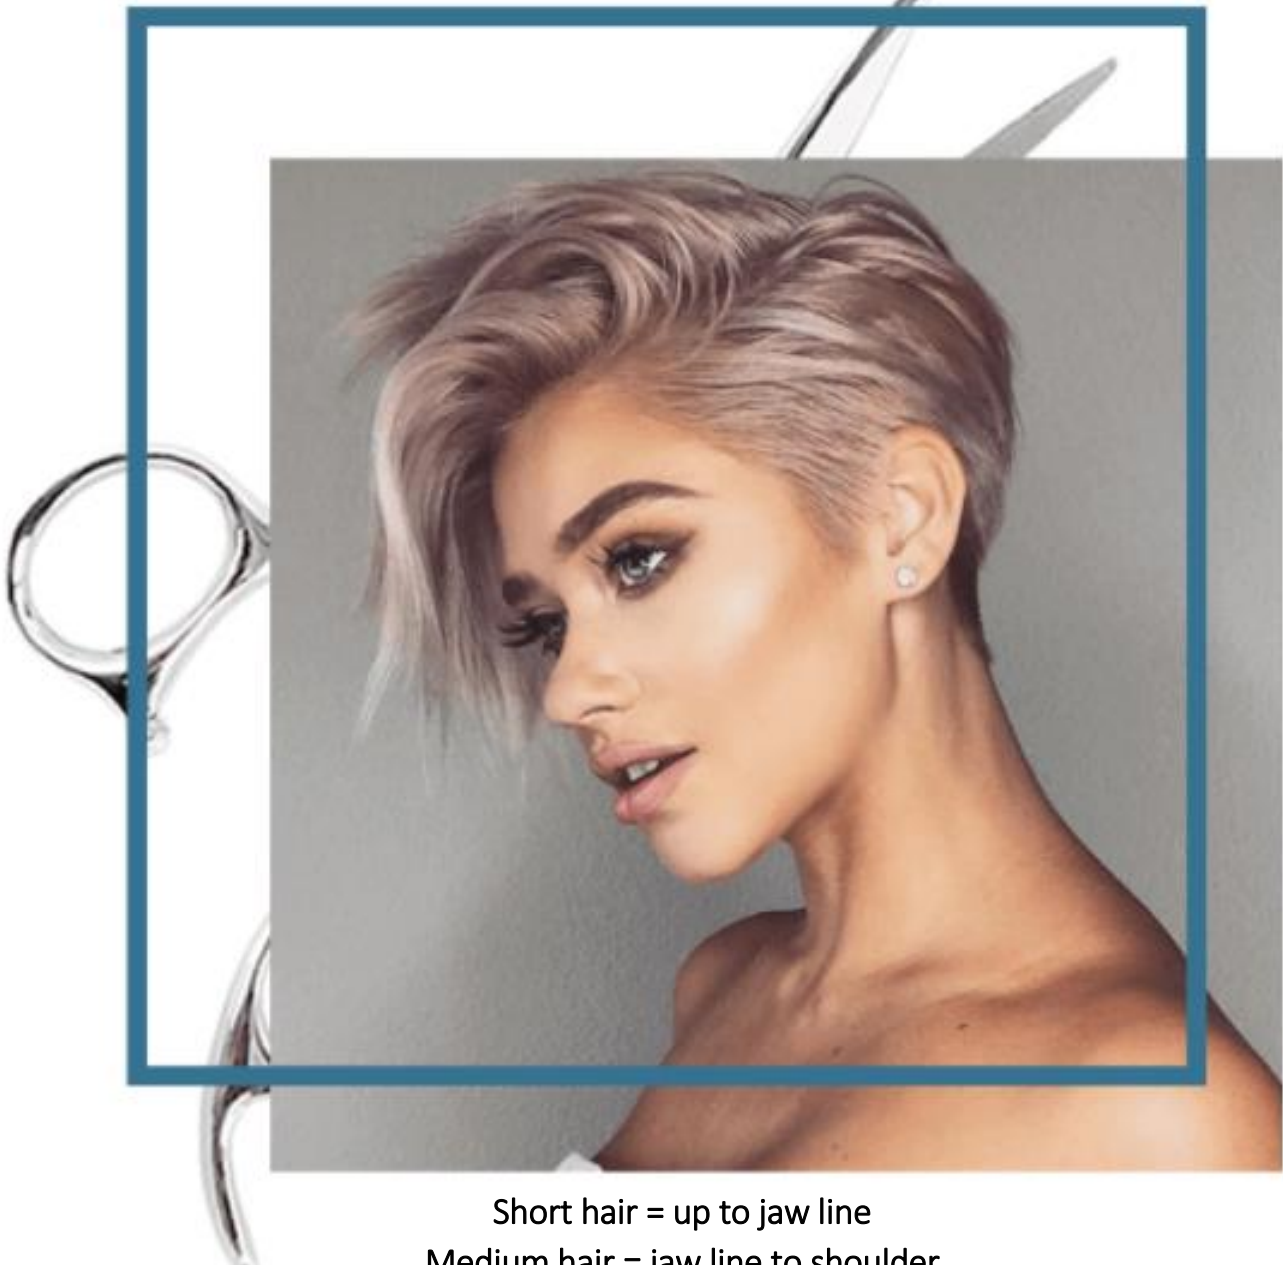

URBAN ESCAPE STUDIO

PRICE LIST

Call: 079 413 3392

www.urbanescapestudio.co.za

@UrbanEscapeStudio

Short hair = up to jaw line

Medium hair = jaw line to shoulder

Long hair = below shoulder